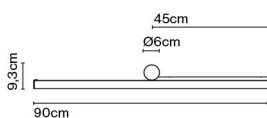

Ambrosia A 90 right NEW

Code	Finish	CCT
A704-018-15-22K	● Matt Gold	22K
A704-018-15-27K	● Matt Gold	27K
A704-018-15-30K	● Matt Gold	30K
A704-018-16-22K	● Black	22K
A704-018-16-27K	● Black	27K
A704-018-16-30K	● Black	30K

Materials
Structure: Aluminium
Diffuser: Methacrylate
Canopy: Aluminium / Steel

Dimmable: Yes
Integrated dimmer: No
Dimming protocols: It depends on the purchased power supply.

Product type: Wall
Light source Ambrosia 22K: LED SMD 24Vdc 14,4W 2200K CRI80 1587lm
Luminaire Ambrosia 22K: (Power supply not included)

Light source Ambrosia 27K: LED SMD 24Vdc 14,4W 2700K CRI90 1521lm
Luminaire Ambrosia 27K: (Power supply not included)

Light source Ambrosia 30K: LED SMD 24Vdc 14,4W 3000K CRI90 1692lm
Luminaire Ambrosia 30K: (Power supply not included)

Product notes: 24V remote power supply to be ordered separately.
LED included

Dimmable

Wire installation: Hardwired / Recessed