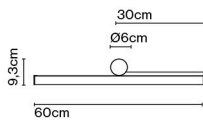

Ambrosia A 60 right NEW

Code	Finish	CCT
A704-016-15-22K	● Matt Gold	22K
A704-016-15-27K	● Matt Gold	27K
A704-016-15-30K	● Matt Gold	30K
A704-016-16-22K	● Black	22K
A704-016-16-27K	● Black	27K
A704-016-16-30K	● Black	30K

Materials
Structure: Aluminium
Diffuser: Methacrylate
Canopy: Aluminium / Steel

Dimmable: Yes
Integrated dimmer: No
Dimming protocols: It depends on the purchased power supply.

Product type: Wall
Light source Ambrosia 22K: LED SMD 24Vdc 9,6W 2200K CRI80 1058lm
Luminaire Ambrosia 22K: (Power supply not included)

Light source Ambrosia 27K: LED SMD 24Vdc 9,6W 2700K CRI90 1014lm
Luminaire Ambrosia 27K: (Power supply not included)

Light source Ambrosia 30K: LED SMD 24Vdc 9,6W 3000K CRI90 1028lm
Luminaire Ambrosia 30K: (Power supply not included)

Product notes: 24V remote power supply to be ordered separately.
LED included

Dimmable

Wire installation: Hardwired / Recessed