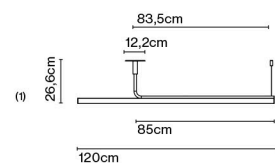

Weight: Net 2,4 kg – Gross 3 kg
 Package: 29 x 10 x 135 cm - 2 kg – VOL - 0,04 m³
 8 x 8 x 128 cm - 1 kg – VOL - 0,01 m³

Product notes: 24V remote power supply to be ordered separately.
 LED included

Dimmable

CE

ERC

UK

CA

(1) The height can be increased by means of the 40 or 60 cm poles (max. 3 units.) They can be combined.

Wire installation: Hardwired / Recessed

Ambrosia 180

Code	Finish	CCT
A704-002-15-22K	● Matt Gold	22K
A704-002-15-27K	● Matt Gold	27K
A704-002-15-30K	● Matt Gold	30K
A704-002-16-22K	● Black	22K
A704-002-16-27K	● Black	27K
A704-002-16-30K	● Black	30K

Weight: 3,1 kg – Gross 3,6 kg
 Package: 29 x 10 x 135 cm - 2 kg – VOL - 0,04 m³
 8 x 8 x 188 cm - 1,6 kg – VOL - 0,01 m³

Product notes: 24V remote power supply to be ordered separately.
 LED included

(1) The height can be increased by means of the 40 or 60 cm poles (max. 3 units). They can be combined..