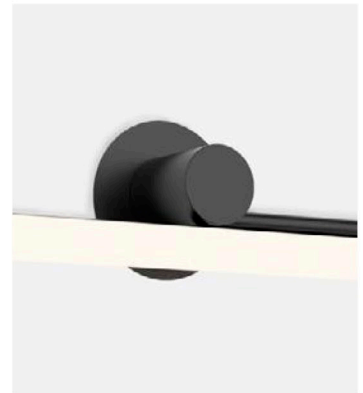

Power supply Dimmable

Code	Description	Dimming	Class
968-223-23	20W - 24V	Triac	II
968-262	50W - 24V	Triac	II
968-227	35W - 24V	DALI	II
968-206	60W - 24V	DALI	II

Dimmable

Product notes: Take into account the total power in watts and the power of the driver. The wattage of the selected lamps cannot exceed the max wattage of the canopy's driver. Therefore, you must choose your canopy/driver by the power required.

Product type: Power supply