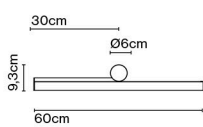

Ambrosia A 60 left NEW

Code	Finish	CCT
A704-015-15-22K	● Matt Gold	22K
A704-015-15-27K	● Matt Gold	27K
A704-015-15-30K	● Matt Gold	30K
A704-015-16-22K	● Black	22K
A704-015-16-27K	● Black	27K
A704-015-16-30K	● Black	30K

Materials
Structure: Aluminium
Diffuser: Methacrylate
Canopy: Aluminium / Steel

Dimmable: Yes
Integrated dimmer: No
Dimming protocols: It depends on the purchased power supply.

Product type: Wall
Light source Ambrosia 22K: LED SMD 24Vdc 9,6W 2200K CRI80 1058lm
Luminaire Ambrosia 22K: (Power supply not included)

Light source Ambrosia 27K: LED SMD 24Vdc 9,6W 2700K CRI90 1014lm
Luminaire Ambrosia 27K: (Power supply not included)

Light source Ambrosia 30K: LED SMD 24Vdc 9,6W 3000K CRI90 1028lm
Luminaire Ambrosia 30K: (Power supply not included)

Product notes: 24V remote power supply to be ordered separately.
LED included

Dimmable

Wire installation: Hardwired / Recessed