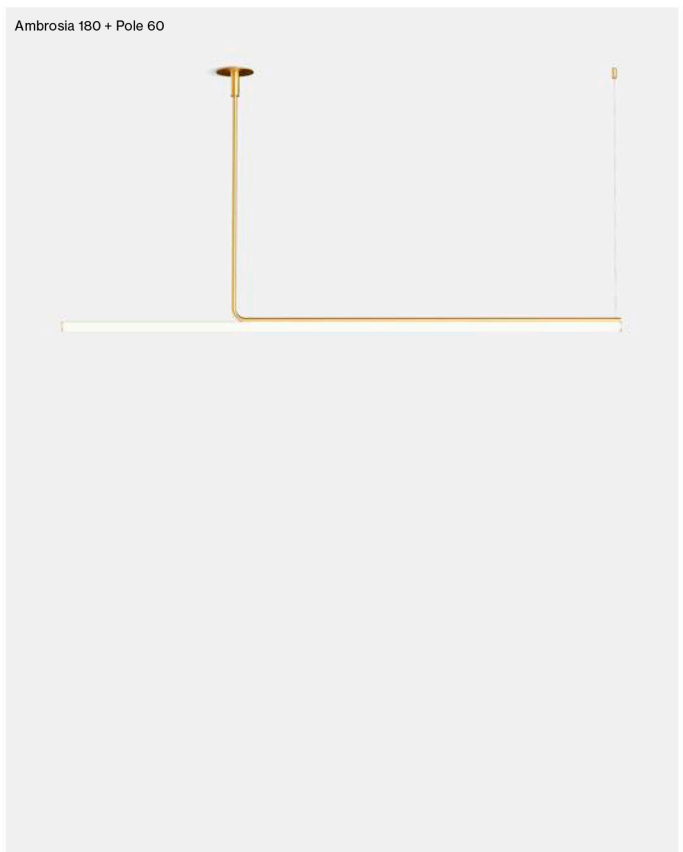

Ambrosia 180

Code	Finish	CCT
A704-002-15-22K	● Matt Gold	22K
A704-002-15-27K	● Matt Gold	27K
A704-002-15-30K	● Matt Gold	30K
A704-002-16-22K	● Black	22K
A704-002-16-27K	● Black	27K
A704-002-16-30K	● Black	30K

Materials: Aluminium
Structure: Aluminium
Diffuser: Methacrylate
Canopy: Aluminium / Steel

Dimmable: Yes
Integrated dimmer: No
Dimming protocols: It depends on the purchased power supply.

Product type: Pendant / Ceiling
Light source Ambrosia 22K: LED SMD 24Vdc 28,8W 2200K CRI80 3174lm
Luminaire Ambrosia 22K: (Power supply not included) 2823lm

Light source Ambrosia 27K: LED SMD 24Vdc 28,8W 2700K CRI90 3042lm
Luminaire Ambrosia 27K: (Power supply not included) 2833lm

Light source Ambrosia 30K: LED SMD 24Vdc 28,8W 3000K CRI90 3384lm
Luminaire Ambrosia 30K: (Power supply not included) 2886lm

Weight: 3,1 kg – Gross 3,6 kg
Package: 29 x 10 x 135 cm - 2 kg – VOL - 0,04 m³
8 x 8 x 188 cm - 1,6 kg – VOL - 0,01 m³

Product notes: 24V remote power supply to be ordered separately.
LED included

(1) The height can be increased by means of the 40 or 60 cm poles (max. 3 units). They can be combined..

Wire installation: Hardwired / Recessed

Ambrosia 210

Code	Finish	CCT
A704-003-15-22K	● Matt Gold	22K
A704-003-15-27K	● Matt Gold	27K
A704-003-15-30K	● Matt Gold	30K
A704-003-16-22K	● Black	22K
A704-003-16-27K	● Black	27K
A704-003-16-30K	● Black	30K

Materials: Aluminium
Structure: Aluminium
Diffuser: Methacrylate
Canopy: Aluminium / Steel

Dimmable: Yes
Integrated dimmer: No
Dimming protocols: It depends on the purchased power supply.

Product type: Pendant / Ceiling
Light source Ambrosia 22K: LED SMD 24Vdc 28,8W 2200K CRI80 3174lm
Luminaire Ambrosia 22K: (Power supply not included) 2802lm