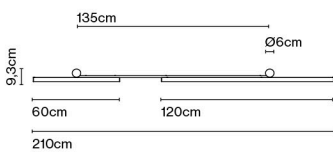

Ambrosia A 210 NEW

Code	Finish	CCT
A704-021-15-22K	● Matt Gold	22K
A704-021-15-27K	● Matt Gold	27K
A704-021-15-30K	● Matt Gold	30K
A704-021-16-22K	● Black	22K
A704-021-16-27K	● Black	27K
A704-021-16-30K	● Black	30K

Materials: Aluminium
Structure: Aluminium
Diffuser: Methacrylate
Canopy: Aluminium / Steel

Dimmable: Yes
Integrated dimmer: No
Dimming protocols: It depends on the purchased power supply.

Product type: Wall
Light source Ambrosia 22K: LED SMD 24Vdc 28,8W 2200K CRI80 3174lm
Luminaire Ambrosia 22K: (Power supply not included) 2802lm

Light source Ambrosia 27K: LED SMD 24Vdc 28,8W 2700K CRI90 3042lm
Luminaire Ambrosia 27K: (Power supply not included) 2812lm

Light source Ambrosia 30K: LED SMD 24Vdc 28,8W 3000K CRI90 3384lm
Luminaire Ambrosia 30K: (Power supply not included) 2865lm

Product notes: 24V remote power supply to be ordered separately.
LED included

Dimmable