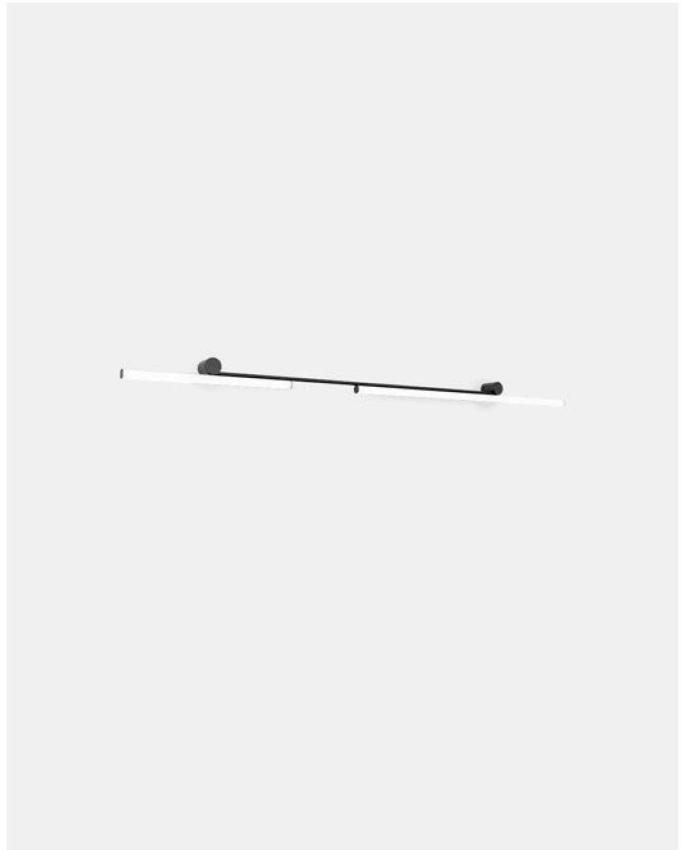

Wire installation: Hardwired / Recessed

Disk accessory NEW

Code	Finish
A704-022-15	● Matt Gold
A704-022-16	● Black

Materials: Metal
Structure: Metal

Product type: Accessory
Accessory used to hide the driver behind the canopy.
Two units are required for Ambrosia A 210, one for each canopy.