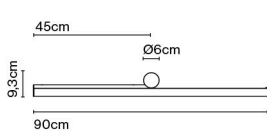

Ambrosia A 90 left NEW

Code	Finish	CCT
A704-017-15-22K	● Matt Gold	22K
A704-017-15-27K	● Matt Gold	27K
A704-017-15-30K	● Matt Gold	30K
A704-017-16-22K	● Black	22K
A704-017-16-27K	● Black	27K
A704-017-16-30K	● Black	30K

Materials
Structure: Aluminium
Diffuser: Methacrylate
Canopy: Aluminium / Steel

Dimmable: Yes
Integrated dimmer: No
Dimming protocols: It depends on the purchased power supply.

Product type: Wall
Light source Ambrosia 22K: LED SMD 24Vdc 14,4W 2200K CRI80 1587lm
Luminaire Ambrosia 22K: (Power supply not included)

Light source Ambrosia 27K: LED SMD 24Vdc 14,4W 2700K CRI90 1521lm
Luminaire Ambrosia 27K: (Power supply not included)

Light source Ambrosia 30K: LED SMD 24Vdc 14,4W 3000K CRI90 1692lm
Luminaire Ambrosia 30K: (Power supply not included)

Product notes: 24V remote power supply to be ordered separately.
LED included

Dimmable

Wire installation: Hardwired / Recessed