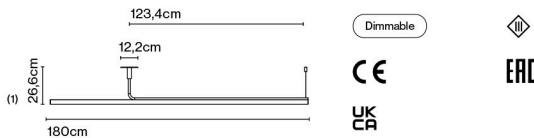

CE

ERC

UK

CA

(1) The height can be increased by means of the 40 or 60 cm poles (max. 3 units.) They can be combined.

Wire installation: Hardwired / Recessed

Ambrosia 180

Code	Finish	CCT
A704-002-15-22K	● Matt Gold	22K
A704-002-15-27K	● Matt Gold	27K
A704-002-15-30K	● Matt Gold	30K
A704-002-16-22K	● Black	22K
A704-002-16-27K	● Black	27K
A704-002-16-30K	● Black	30K

Weight: 3,1 kg – Gross 3,6 kg
 Package: 29 x 10 x 135 cm - 2 kg – VOL - 0,04 m³
 8 x 8 x 188 cm - 1,6 kg – VOL - 0,01 m³

Product notes: 24V remote power supply to be ordered separately.
 LED included

(1) The height can be increased by means of the 40 or 60 cm poles (max. 3 units). They can be combined..