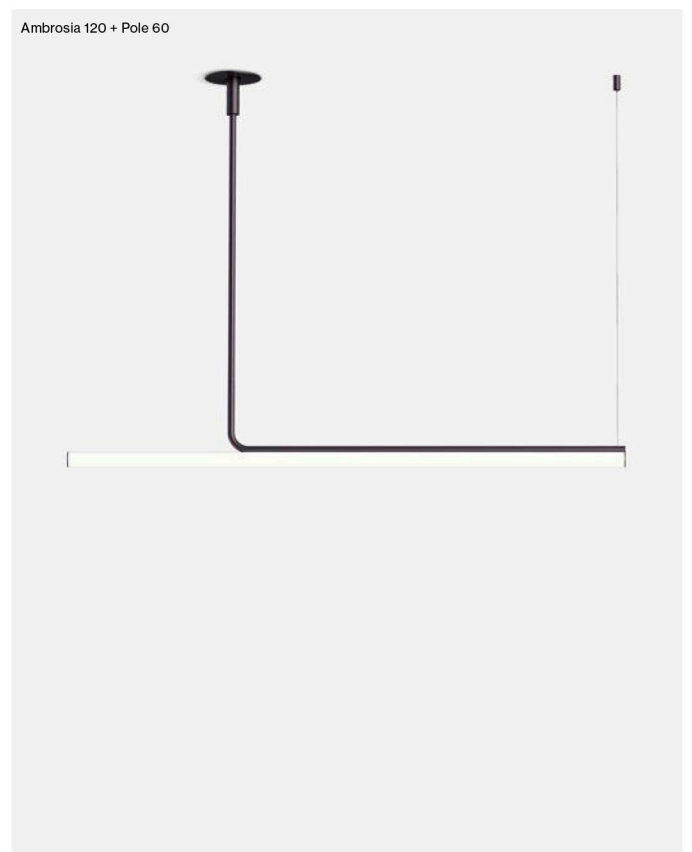

Weight: Net 2,4 kg – Gross 3 kg
 Package: 29 x 10 x 135 cm - 2 kg – VOL - 0,04 m³
 8 x 8 x 128 cm - 1 kg – VOL - 0,01 m³

Product notes: 24V remote power supply to be ordered separately.
 LED included

Dimmable

CE

ERC

UK

CA

(1) The height can be increased by means of the 40 or 60 cm poles (max. 3 units.) They can be combined.

Wire installation: Hardwired / Recessed

Ambrosia 180

Code	Finish	CCT
A704-002-15-22K	● Matt Gold	22K
A704-002-15-27K	● Matt Gold	27K
A704-002-15-30K	● Matt Gold	30K
A704-002-16-22K	● Black	22K
A704-002-16-27K	● Black	27K
A704-002-16-30K	● Black	30K

Weight: 3,1 kg – Gross 3,6 kg
 Package: 29 x 10 x 135 cm - 2 kg – VOL - 0,04 m³
 8 x 8 x 188 cm - 1,6 kg – VOL - 0,01 m³

Product notes: 24V remote power supply to be ordered separately.
 LED included

(1) The height can be increased by means of the 40 or 60 cm poles (max. 3 units). They can be combined..