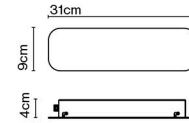

Weight: Net 5,1 kg – Gross 5,9 kg

Package: 29 x 10 x 225 cm - 3,5 kg – VOL - 0,065 m³

8 x 8 x 98 cm - 0,8 kg – VOL - 0,006 m³

8 x 8 x 188 cm - 1,6 kg – VOL - 0,01 m³

Product notes: 24V remote power supply to be ordered separately.
 LED included

Product type: Ceiling
 Weight: Weight 0,7 kg – Gross 1 kg
 Package: 34 x 21 x 7 cm - 1 kg - VOL - 0,01 m³

Materials
 Structure: Metal

Dimmable

Product notes: Take into account the total power in watts and the power of the driver. The wattage of the selected lamps cannot exceed the max wattage of the canopy's driver. Therefore, you must choose your canopy/driver by the power required.