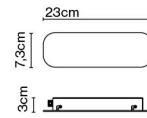

Weight: 3,1 kg – Gross 3,6 kg
 Package: 29 x 10 x 135 cm - 2 kg – VOL - 0,04 m³
 8 x 8 x 188 cm - 1,6 kg – VOL - 0,01 m³

Product notes: 24V remote power supply to be ordered separately.
 LED included

(1) The height can be increased by means of the 40 or 60 cm poles (max. 3 units). They can be combined..

Weight: Net 5,1 kg – Gross 5,9 kg

Package: 29 x 10 x 225 cm - 3,5 kg – VOL - 0,065 m³

8 x 8 x 98 cm - 0,8 kg – VOL - 0,006 m³

8 x 8 x 188 cm - 1,6 kg – VOL - 0,01 m³

Product notes: 24V remote power supply to be ordered separately.
 LED included

Product type: Ceiling
 Weight: Weight 0,7 kg – Gross 1 kg
 Package: 34 x 21 x 7 cm - 1 kg - VOL - 0,01 m³

Materials
 Structure: Metal

Dimmable

Product notes: Take into account the total power in watts and the power of the driver. The wattage of the selected lamps cannot exceed the max wattage of the canopy's driver. Therefore, you must choose your canopy/driver by the power required.