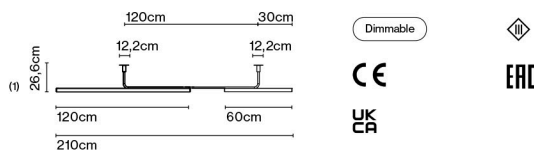

Ambrosia 210

Code	Finish	CCT
A704-003-15-22K	● Matt Gold	22K
A704-003-15-27K	● Matt Gold	27K
A704-003-15-30K	● Matt Gold	30K
A704-003-16-22K	● Black	22K
A704-003-16-27K	● Black	27K
A704-003-16-30K	● Black	30K

Materials: Aluminium
Structure: Aluminium
Diffuser: Methacrylate
Canopy: Aluminium / Steel

Dimmable: Yes
Integrated dimmer: No
Dimming protocols: It depends on the purchased power supply.

Product type: Pendant / Ceiling
Light source Ambrosia 22K: LED SMD 24Vdc 28,8W 2200K CRI80 3174lm
Luminaire Ambrosia 22K: (Power supply not included) 2802lm

Light source Ambrosia 27K: LED SMD 24Vdc 28,8W 2700K CRI90 3042lm
Luminaire Ambrosia 27K: (Power supply not included) 2812lm

Light source Ambrosia 30K: LED SMD 24Vdc 28,8W 3000K CRI90 3384lm
Luminaire Ambrosia 30K: (Power supply not included) 2865lm

Weight: Net 3,1 kg – Gross 3,6 kg
Package: 29 x 10 x 135 cm - 2 kg – VOL - 0,04 m³
8 x 8 x 68 cm - 0,6 kg – VOL - 0,004 m³
8 x 8 x 128 cm - 1 kg – VOL - 0,01 m³

Product notes: 24V remote power supply to be ordered separately.
LED included

(1) The height can be increased by means of the 40 or 60 cm poles (max. 3 units per each side). They can be combined.

Wire installation: Hardwired / Recessed