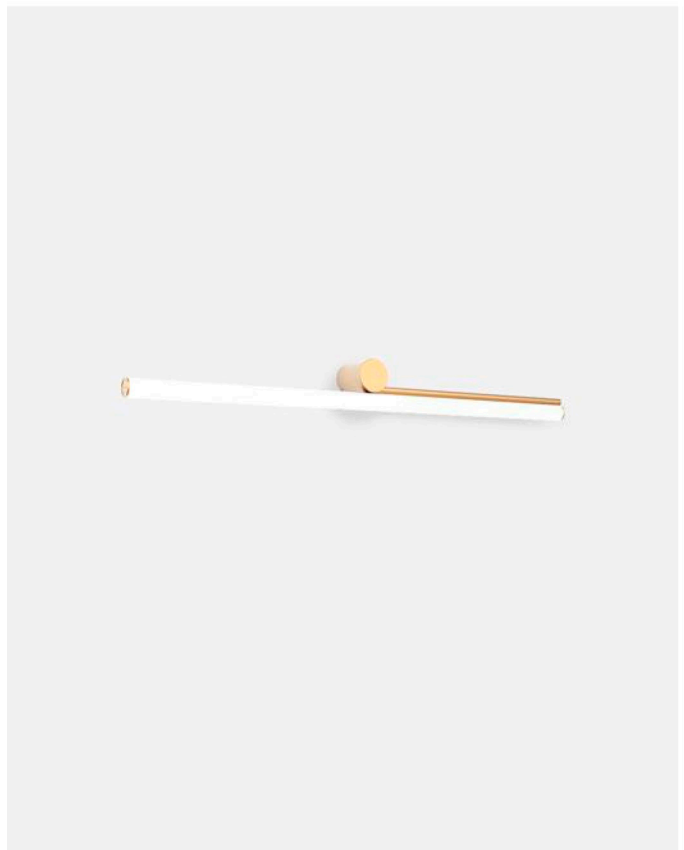

Ambrosia A 90 right NEW

Code	Finish	CCT
A704-018-15-22K	● Matt Gold	22K
A704-018-15-27K	● Matt Gold	27K
A704-018-15-30K	● Matt Gold	30K
A704-018-16-22K	● Black	22K
A704-018-16-27K	● Black	27K
A704-018-16-30K	● Black	30K

Materials
Structure: Aluminium
Diffuser: Methacrylate
Canopy: Aluminium / Steel

Dimmable: Yes
Integrated dimmer: No
Dimming protocols: It depends on the purchased power supply.

Product type: Wall
Light source Ambrosia 22K: LED SMD 24Vdc 14,4W 2200K CRI80 1587lm
Luminaire Ambrosia 22K: (Power supply not included)

Light source Ambrosia 27K: LED SMD 24Vdc 14,4W 2700K CRI90 1521lm
Luminaire Ambrosia 27K: (Power supply not included)

Light source Ambrosia 30K: LED SMD 24Vdc 14,4W 3000K CRI90 1692lm
Luminaire Ambrosia 30K: (Power supply not included)

Product notes: 24V remote power supply to be ordered separately.
LED included

Dimmable

Wire installation: Hardwired / Recessed