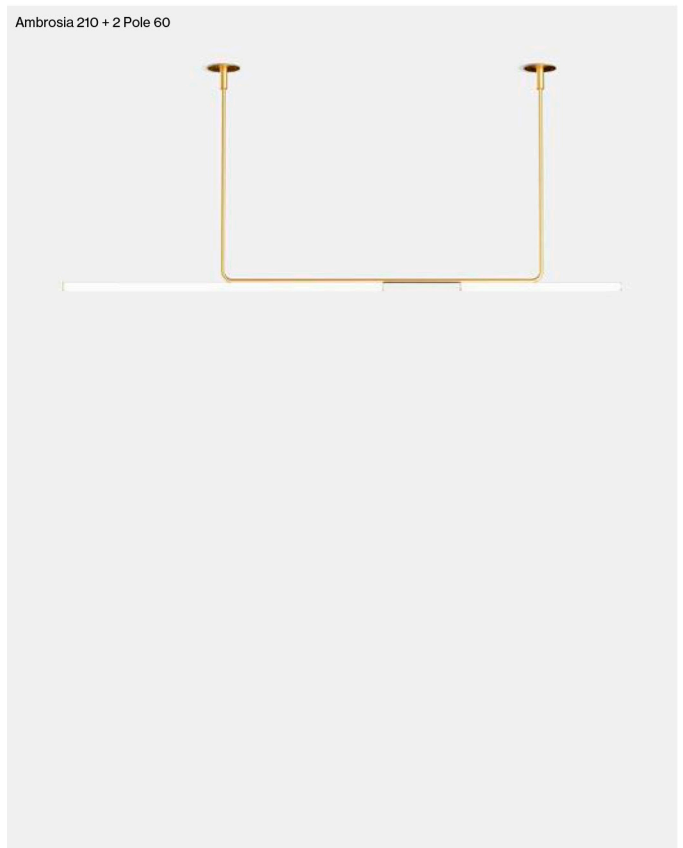

Ambrosia 180

Code	Finish	CCT
A704-002-15-22K	● Matt Gold	22K
A704-002-15-27K	● Matt Gold	27K
A704-002-15-30K	● Matt Gold	30K
A704-002-16-22K	● Black	22K
A704-002-16-27K	● Black	27K
A704-002-16-30K	● Black	30K

Materials: Aluminium
Structure: Aluminium
Diffuser: Methacrylate
Canopy: Aluminium / Steel

Dimmable: Yes
Integrated dimmer: No
Dimming protocols: It depends on the purchased power supply.

Product type: Pendant / Ceiling
Light source Ambrosia 22K: LED SMD 24Vdc 28,8W 2200K CRI80 3174lm
Luminaire Ambrosia 22K: (Power supply not included) 2823lm

Light source Ambrosia 27K: LED SMD 24Vdc 28,8W 2700K CRI90 3042lm
Luminaire Ambrosia 27K: (Power supply not included) 2833lm

Light source Ambrosia 30K: LED SMD 24Vdc 28,8W 3000K CRI90 3384lm
Luminaire Ambrosia 30K: (Power supply not included) 2886lm

Weight: 3,1 kg – Gross 3,6 kg
Package: 29 x 10 x 135 cm - 2 kg – VOL - 0,04 m³
8 x 8 x 188 cm - 1,6 kg – VOL - 0,01 m³

Product notes: 24V remote power supply to be ordered separately.
LED included

(1) The height can be increased by means of the 40 or 60 cm poles (max. 3 units). They can be combined..

Wire installation: Hardwired / Recessed

Ambrosia 210

Code	Finish	CCT
A704-003-15-22K	● Matt Gold	22K
A704-003-15-27K	● Matt Gold	27K
A704-003-15-30K	● Matt Gold	30K
A704-003-16-22K	● Black	22K
A704-003-16-27K	● Black	27K
A704-003-16-30K	● Black	30K

Materials: Aluminium
Structure: Aluminium
Diffuser: Methacrylate
Canopy: Aluminium / Steel

Dimmable: Yes
Integrated dimmer: No
Dimming protocols: It depends on the purchased power supply.

Product type: Pendant / Ceiling
Light source Ambrosia 22K: LED SMD 24Vdc 28,8W 2200K CRI80 3174lm
Luminaire Ambrosia 22K: (Power supply not included) 2802lm